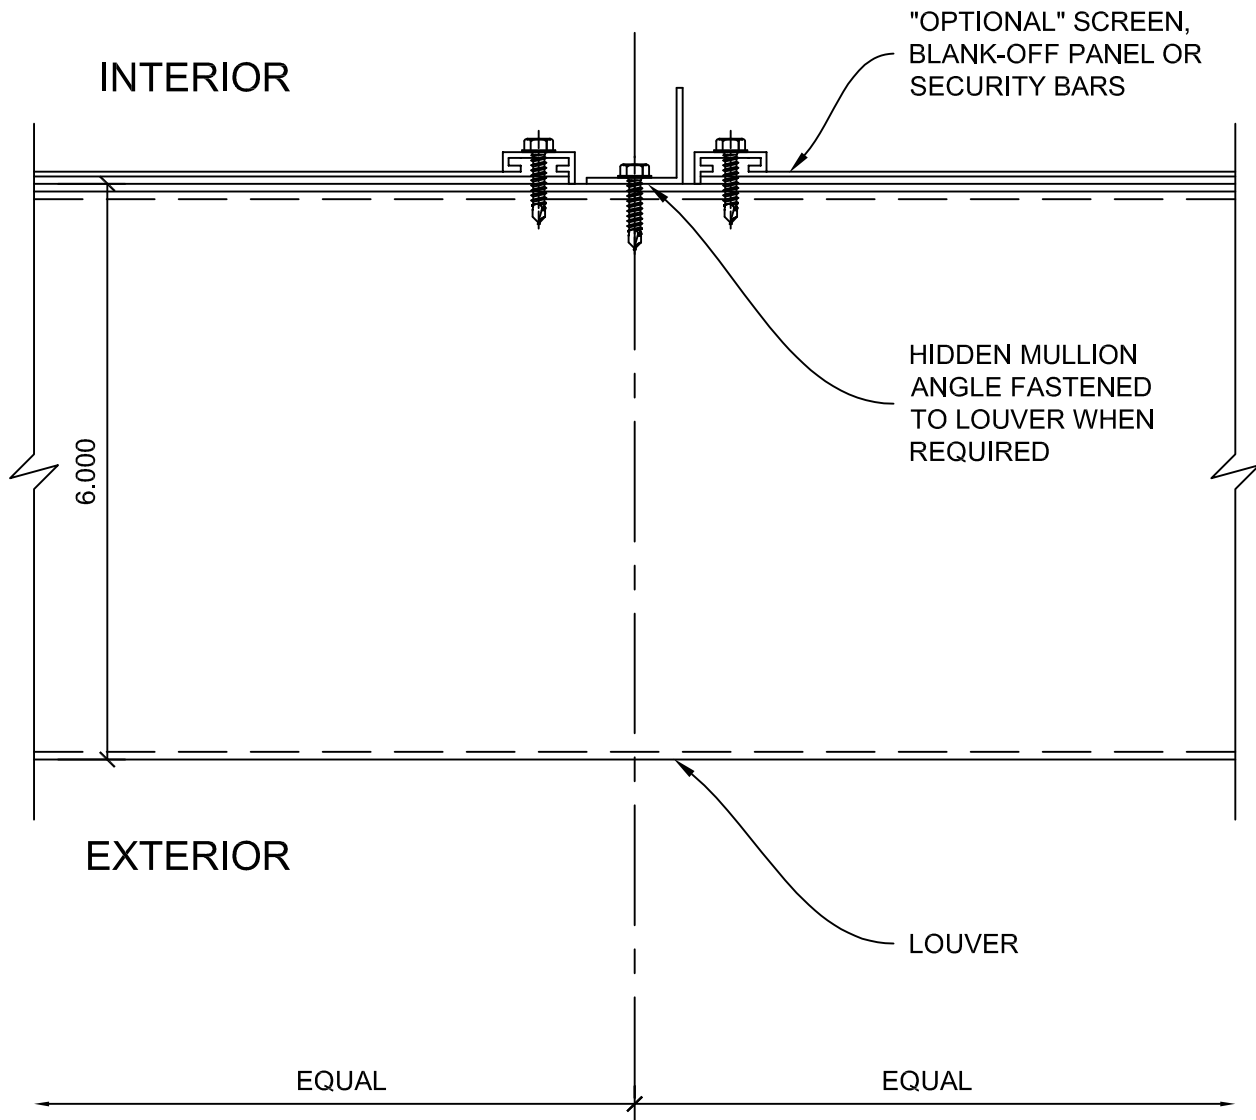

LOUVER - 6 INCH DRAINAGE W/ CHANNEL

- (A) HEAD
- (B) SILL
- (C) JAMB
- (D) HIDDEN MULLION
- (E) HEAD GLAZED
- (F) SILL GLAZED
- (G) JAMB GLAZED
- (H) SPECIAL SHAPE LOUVERS

HEAD

DETAIL A

SILL

DETAIL B

COPYRIGHT AMERICLAD, LLC

HIDDEN MULLION

DETAIL D

GLAZED-IN HEAD

DETAIL E

GLAZED-IN SILL

DETAIL F

GLAZED-IN JAMB

DETAIL G

SPECIAL SHAPE LOUVERS

DETAIL H