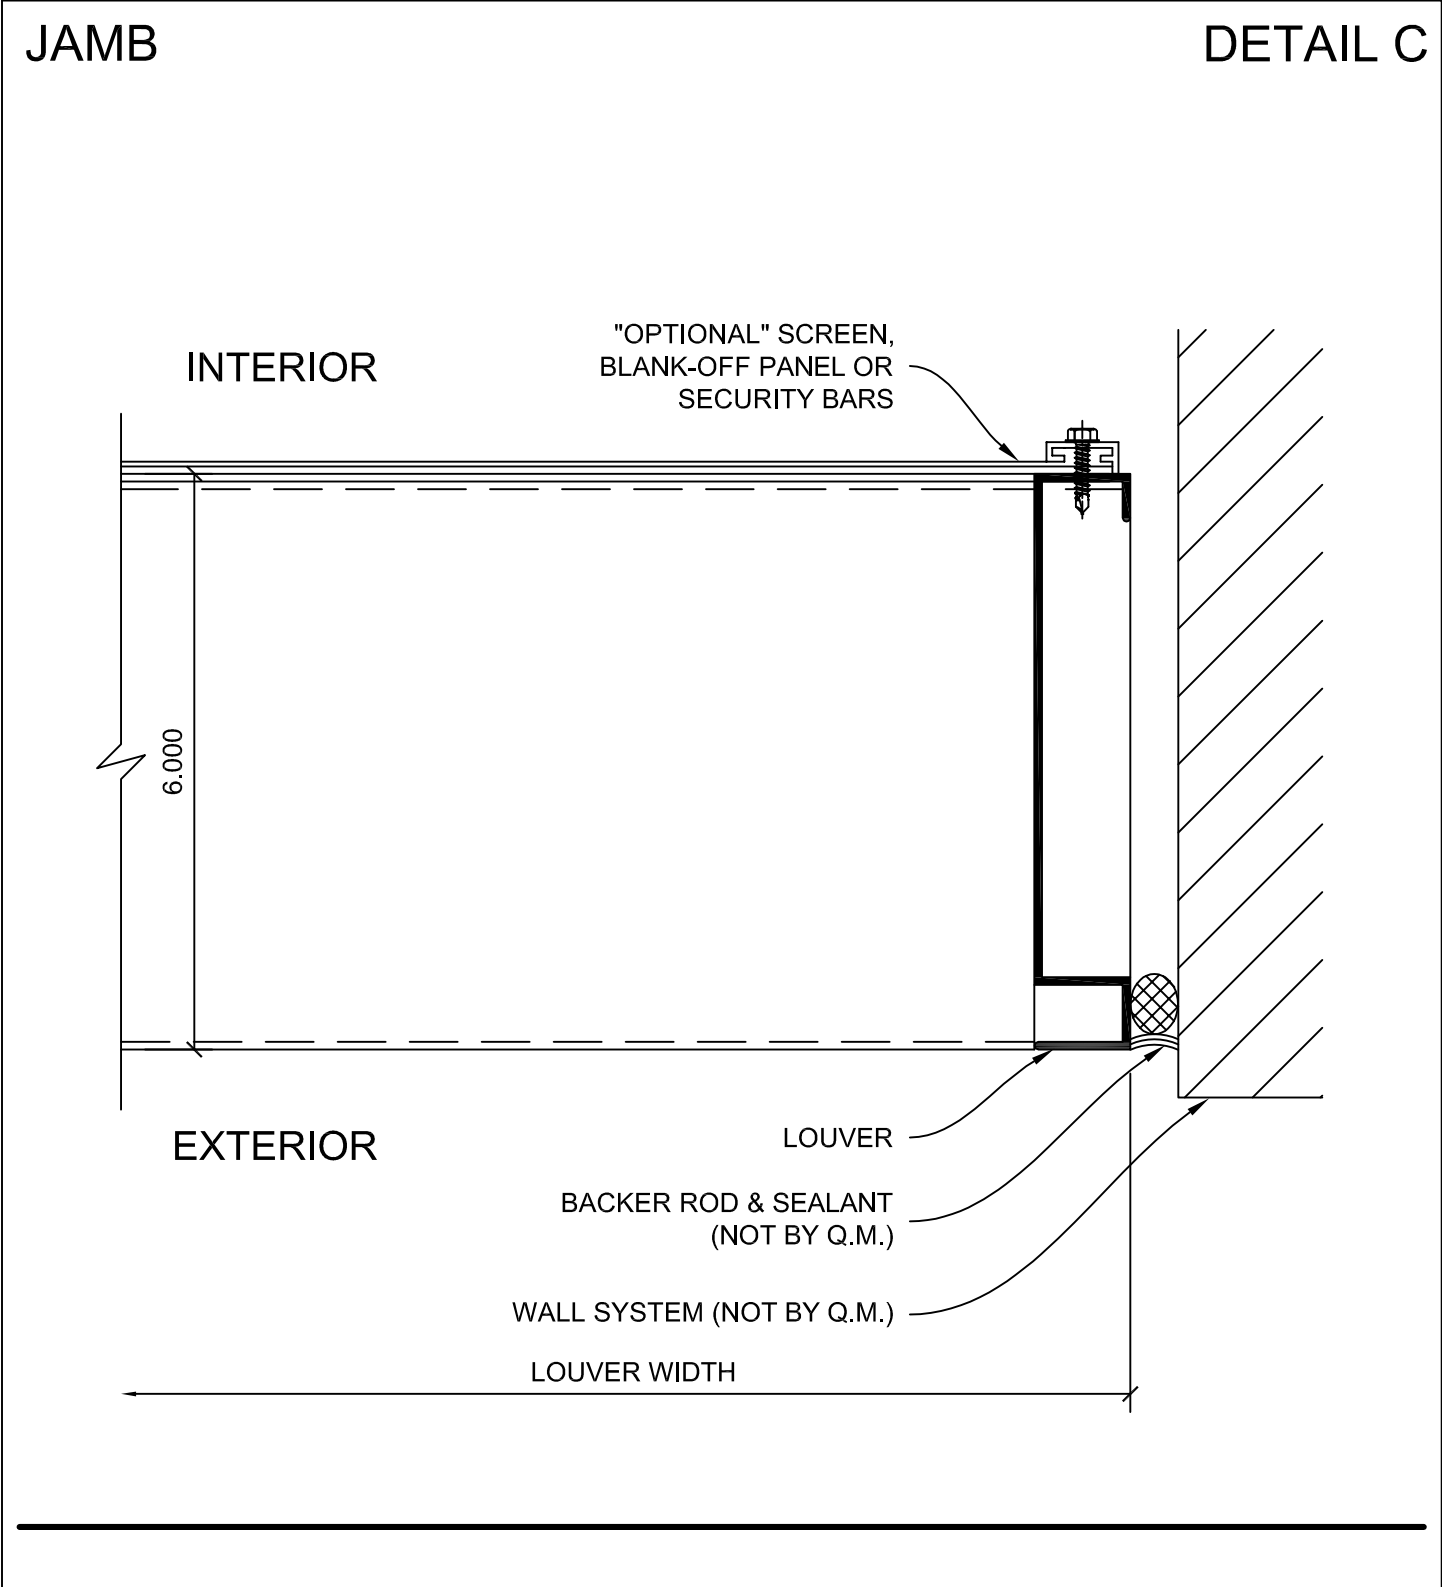

LOUVER - 6 INCH DRAINAGE W/ CHANNEL

- (A) HEAD
- (B) SILL
- (C) JAMB
- (D) HIDDEN MULLION
- (E) HEAD GLAZED
- (F) SILL GLAZED
- (G) JAMB GLAZED
- (H) SPECIAL SHAPE LOUVERS

HEAD

DETAIL A

SILL

DETAIL B

COPYRIGHT AMERICLAD, LLC

HIDDEN MULLION

DETAIL D

GLAZED-IN HEAD

DETAIL E

GLAZED-IN SILL

DETAIL F

GLAZED-IN JAMB

DETAIL G

SPECIAL SHAPE LOUVERS

DETAIL H