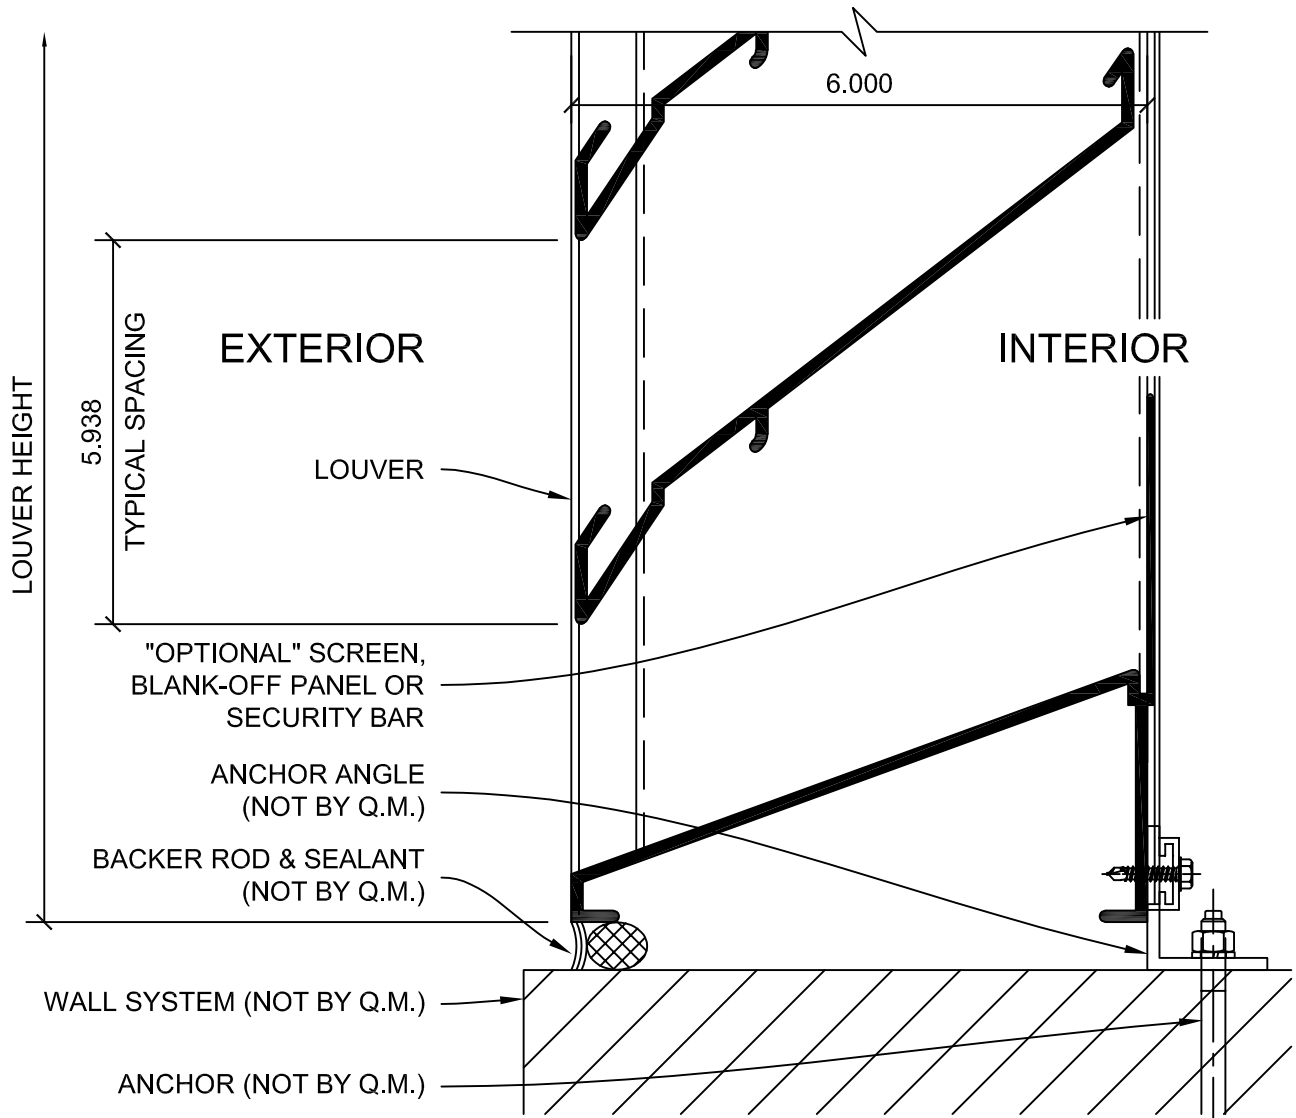

LOUVER - 6 INCH DRAINAGE W/ CHANNEL

- (A) HEAD
- (B) SILL
- (C) JAMB
- (D) HIDDEN MULLION
- (E) HEAD GLAZED
- (F) SILL GLAZED
- (G) JAMB GLAZED
- (H) SPECIAL SHAPE LOUVERS

HEAD

DETAIL A

SILL

DETAIL B

COPYRIGHT AMERICLAD, LLC

HIDDEN MULLION

DETAIL D

GLAZED-IN HEAD

DETAIL E

GLAZED-IN SILL

DETAIL F

GLAZED-IN JAMB

DETAIL G

SPECIAL SHAPE LOUVERS

DETAIL H