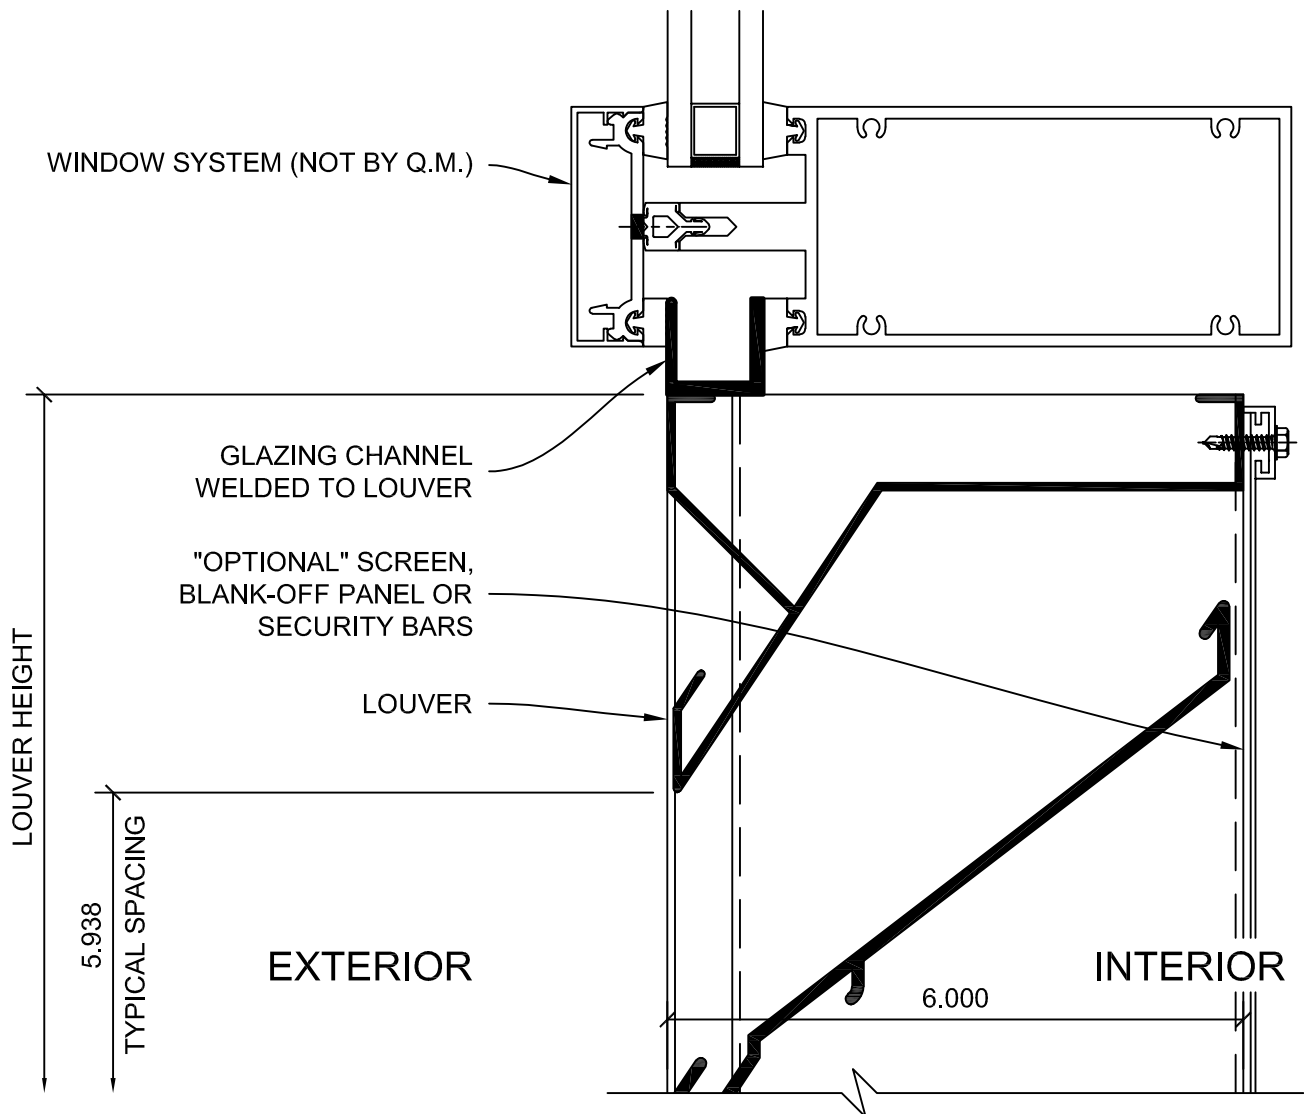

LOUVER - 6 INCH DRAINAGE W/ CHANNEL

- (A) HEAD
- (B) SILL
- (C) JAMB
- (D) HIDDEN MULLION
- (E) HEAD GLAZED
- (F) SILL GLAZED
- (G) JAMB GLAZED
- (H) SPECIAL SHAPE LOUVERS

HEAD

DETAIL A

SILL

DETAIL B

COPYRIGHT AMERICLAD, LLC

HIDDEN MULLION

DETAIL D

GLAZED-IN HEAD

DETAIL E

GLAZED-IN SILL

DETAIL F

GLAZED-IN JAMB

DETAIL G

SPECIAL SHAPE LOUVERS

DETAIL H