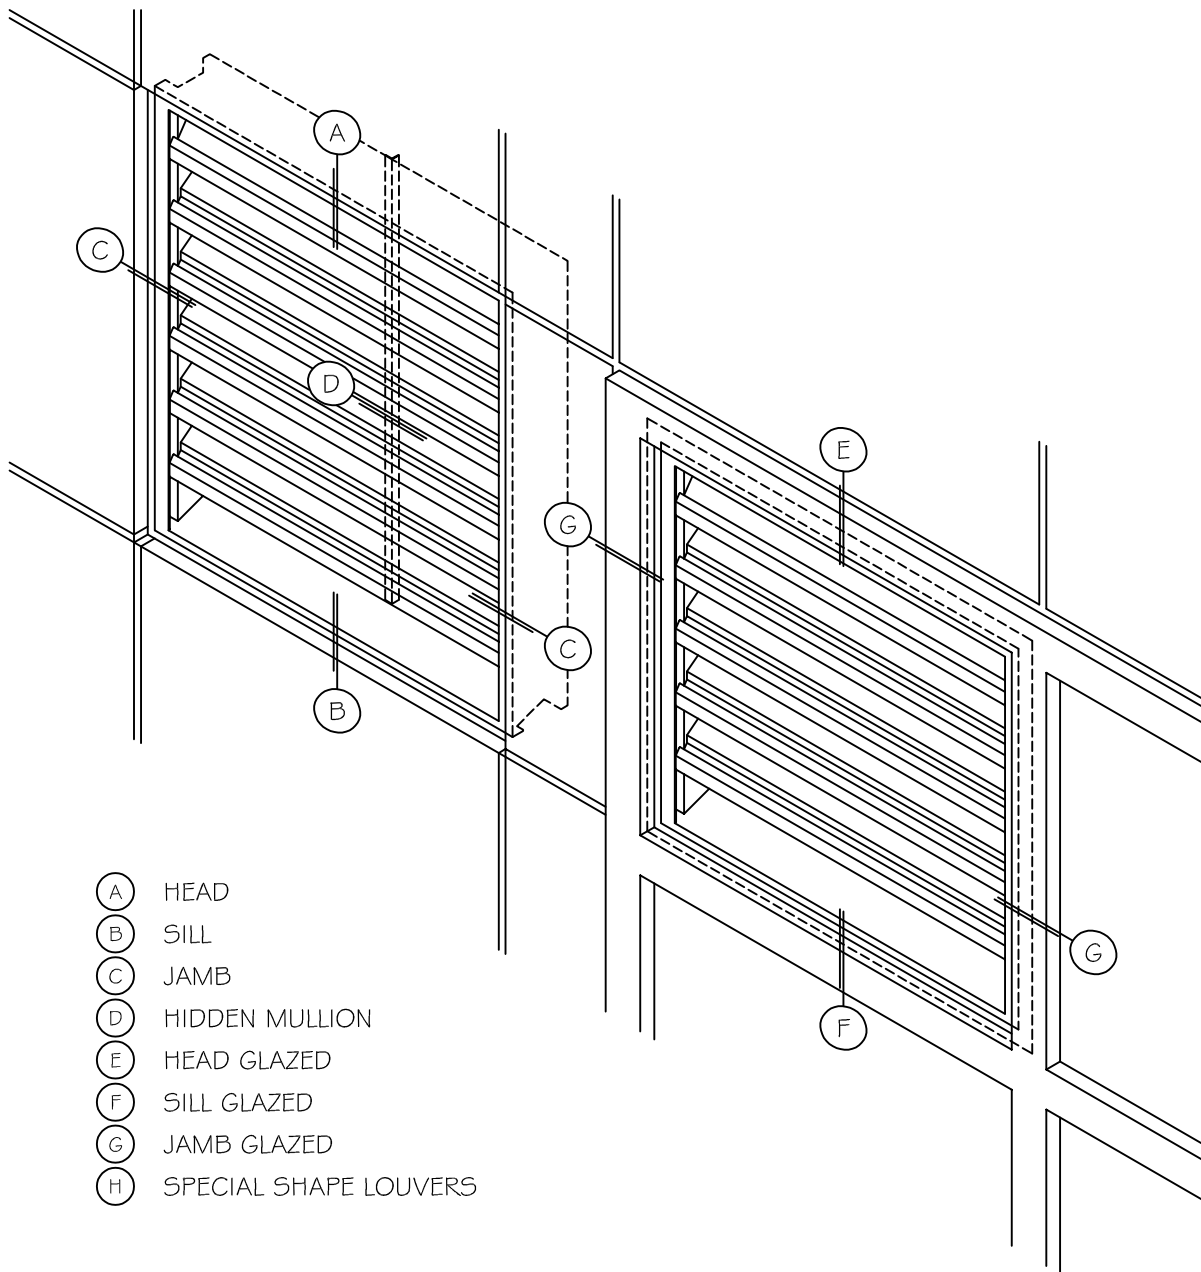

LOUVER - 6 INCH DRAINAGE W/ CHANNEL

- (A) HEAD
- (B) SILL
- (C) JAMB
- (D) HIDDEN MULLION
- (E) HEAD GLAZED
- (F) SILL GLAZED
- (G) JAMB GLAZED
- (H) SPECIAL SHAPE LOUVERS

HEAD

DETAIL A

SILL

DETAIL B

COPYRIGHT AMERICLAD, LLC

HIDDEN MULLION

DETAIL D

GLAZED-IN HEAD

DETAIL E

GLAZED-IN SILL

DETAIL F

GLAZED-IN JAMB

DETAIL G

SPECIAL SHAPE LOUVERS

DETAIL H