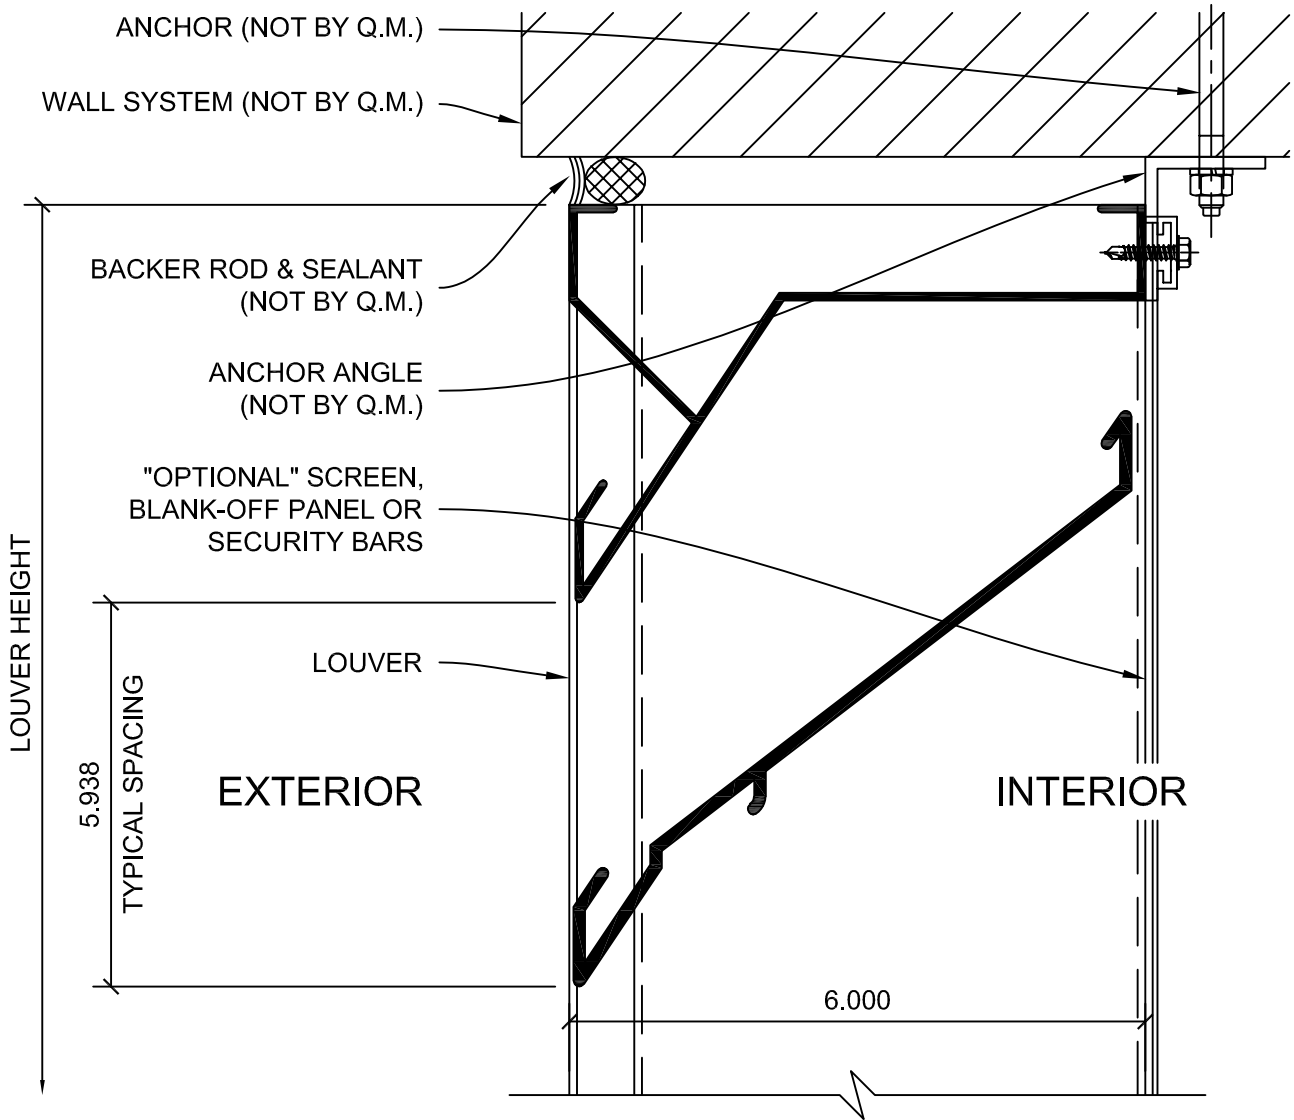

LOUVER - 6 INCH DRAINAGE W/ CHANNEL

- (A) HEAD
- (B) SILL
- (C) JAMB
- (D) HIDDEN MULLION
- (E) HEAD GLAZED
- (F) SILL GLAZED
- (G) JAMB GLAZED
- (H) SPECIAL SHAPE LOUVERS

HEAD

DETAIL A

SILL

DETAIL B

COPYRIGHT AMERICLAD, LLC

HIDDEN MULLION

DETAIL D

GLAZED-IN HEAD

DETAIL E

GLAZED-IN SILL

DETAIL F

GLAZED-IN JAMB

DETAIL G

SPECIAL SHAPE LOUVERS

DETAIL H