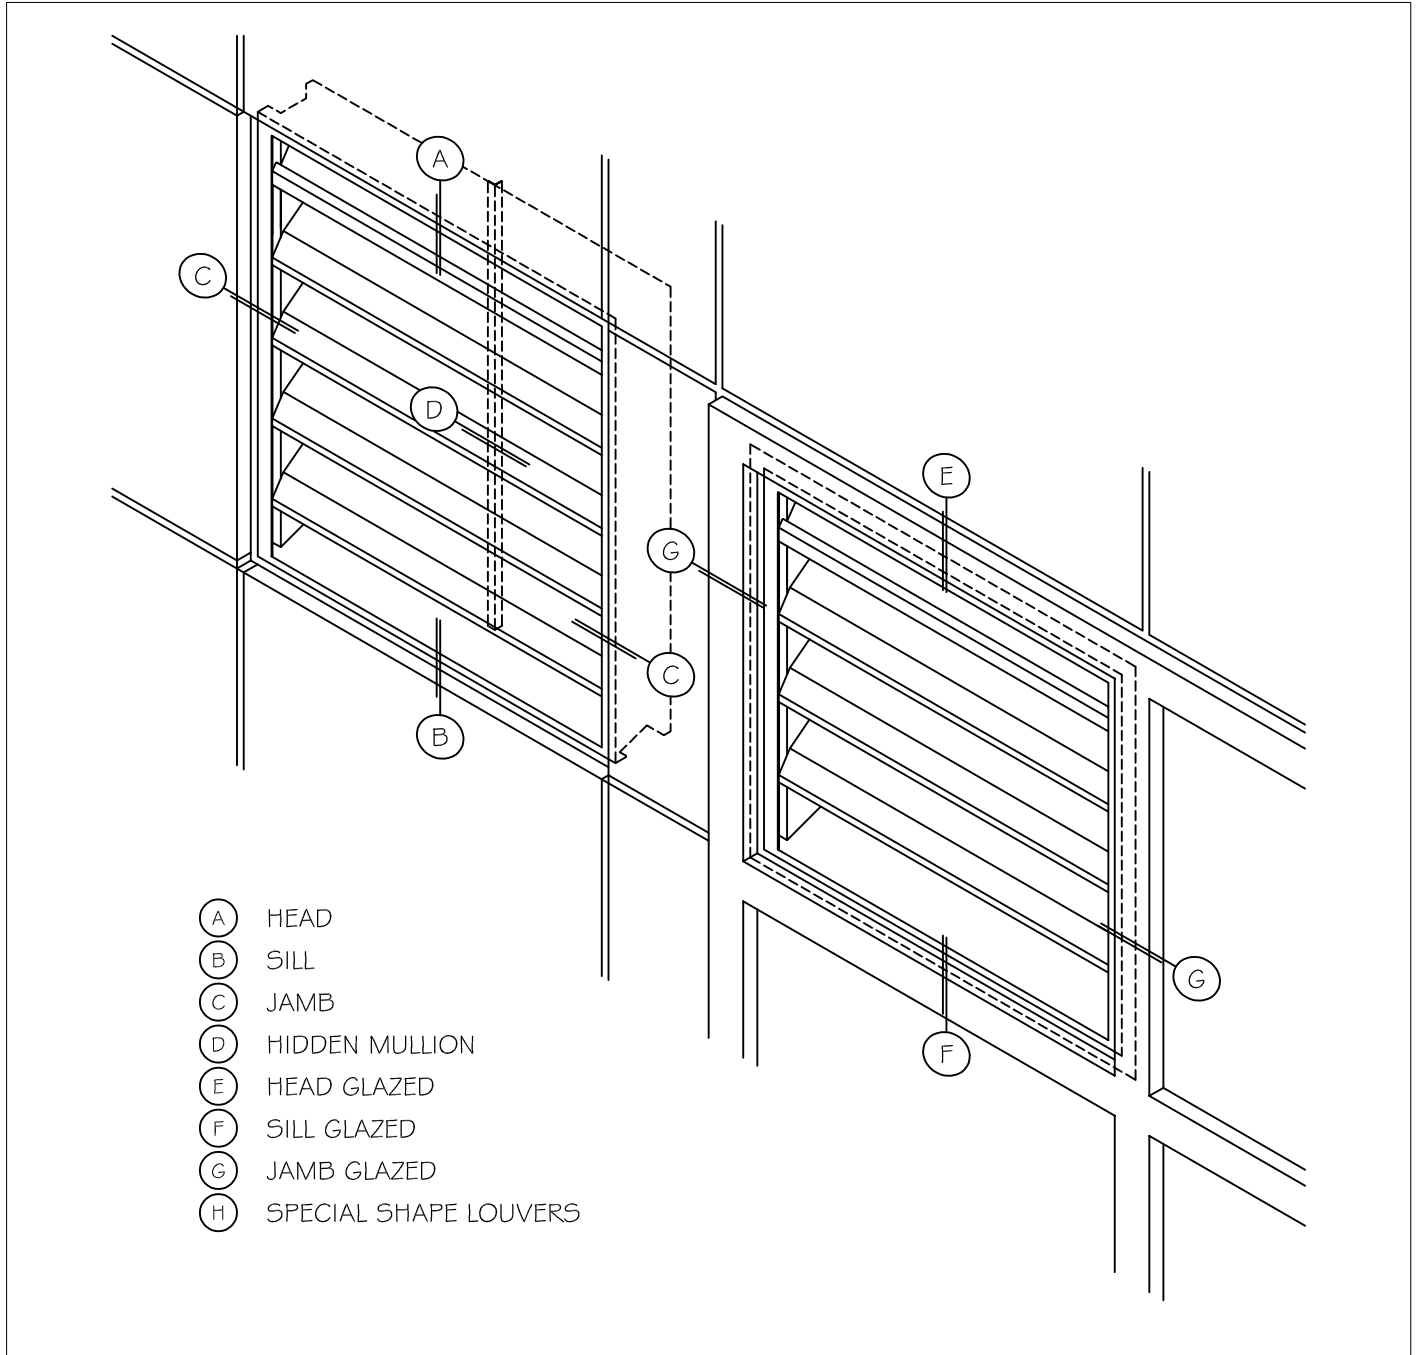

LOUVER - 2 INCH W/ FLANGE

COPYRIGHT AMERICLAD, LLC

HEAD

DETAIL A

SILL

DETAIL B

COPYRIGHT AMERICLAD, LLC

HIDDEN MULLION

DETAIL D

GLAZED-IN HEAD

DETAIL E

GLAZED-IN SILL

DETAIL F

GLAZED-IN JAMB

DETAIL G

SPECIAL SHAPE LOUVERS