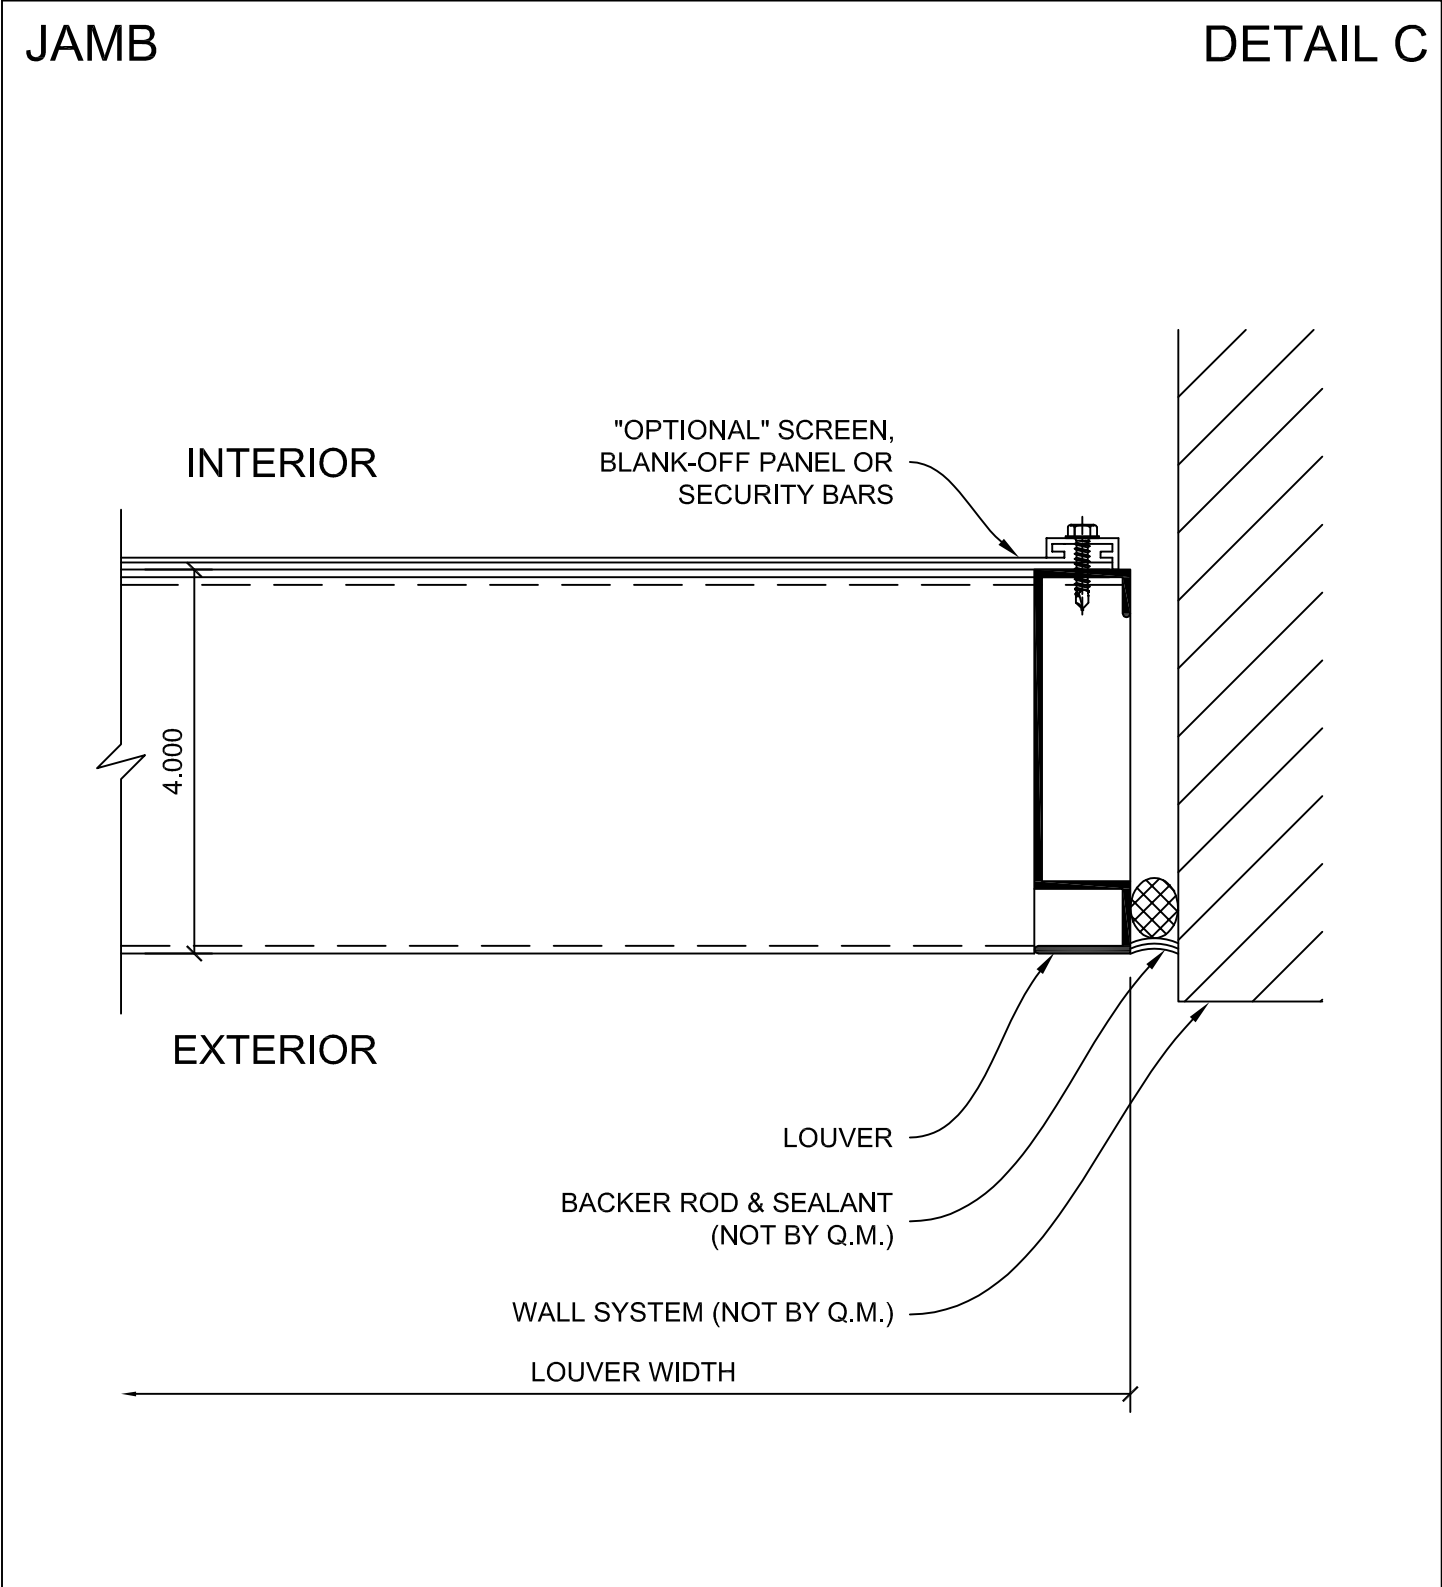

LOUVER - 2 INCH W/ FLANGE

COPYRIGHT AMERICLAD, LLC

HEAD

DETAIL A

SILL

DETAIL B

COPYRIGHT AMERICLAD, LLC

HIDDEN MULLION

DETAIL D

GLAZED-IN HEAD

DETAIL E

GLAZED-IN SILL

DETAIL F

GLAZED-IN JAMB

DETAIL G

SPECIAL SHAPE LOUVERS