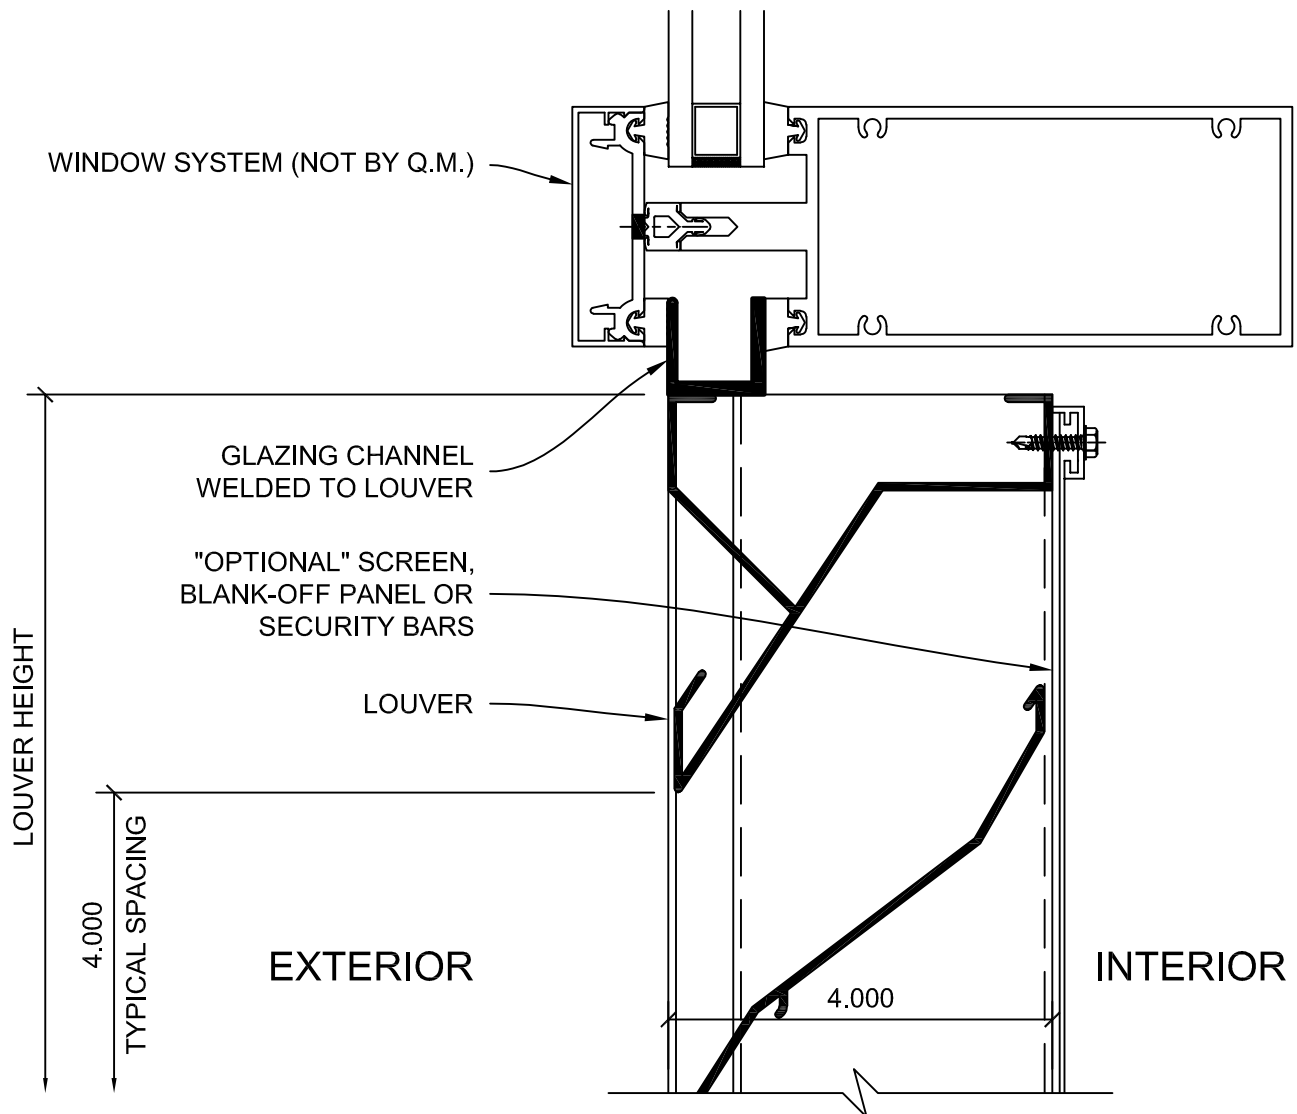

LOUVER - 2 INCH W/ FLANGE

COPYRIGHT AMERICLAD, LLC

HEAD

DETAIL A

SILL

DETAIL B

COPYRIGHT AMERICLAD, LLC

HIDDEN MULLION

DETAIL D

GLAZED-IN HEAD

DETAIL E

GLAZED-IN SILL

DETAIL F

GLAZED-IN JAMB

DETAIL G

SPECIAL SHAPE LOUVERS